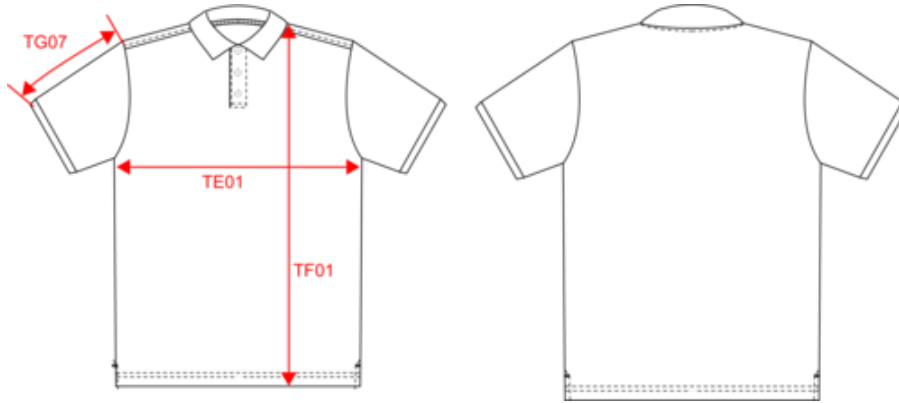

### Dimensions (cm)

Measurements in cm	XS	S	M	L	XL	XXL	3XL	4XL	5XL	6XL
TE01 - 1/2 chest width at 1.5cm below armhole	47.00	50.00	53.00	56.00	59.00	62.00	65.00	68.00	71.00	74.00
TF01 - Total height from HSP	68.00	70.00	72.00	74.00	76.00	78.00	80.00	82.00	84.00	86.00
TG07 - Short sleeve length	21.50	22.25	23.00	23.75	24.50	25.25	26.00	26.75	27.50	28.25